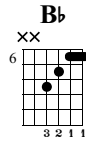

'Bb' Major Barre Chord

Alternative 1 Chord Chart
Joseph Allen Music
www.josephallenmusic.com

Standard tuning

$\text{♩} = 120$

Bb

n.guit.