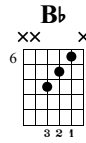

'Bb' Major Barre Chord

Alternative 2 Chord Chart
Joseph Allen Music
www.josephallenmusic.com

Standard tuning

♩ = 120

Bb

n.guit.