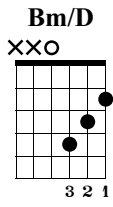

'Bm' Barre Chord

Alternative 1 Chord Chart
Joseph Allen Music
www.josephallenmusic.com

Standard tuning

♩ = 120

n. guit.

1

2
3
4
0

T
A
B