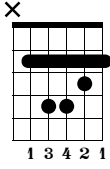

'Bm' Barre Chord

Chord Chart

Joseph Allen Music

www.josephallenmusic.com

Standard tuning

♩ = 120

Bm

n. guit.

T
A
B

1
2
3
4
4
2