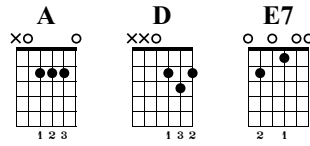

What a Friend We Have In Jesus

Toada Fingerstyle 4/4 time
Joseph Allen Music
www.josephallenmusic.com

Words by Joseph Scriven

Music by Charles C. Converse

Standard tuning

$\text{♩} = 75$

let ring throughout